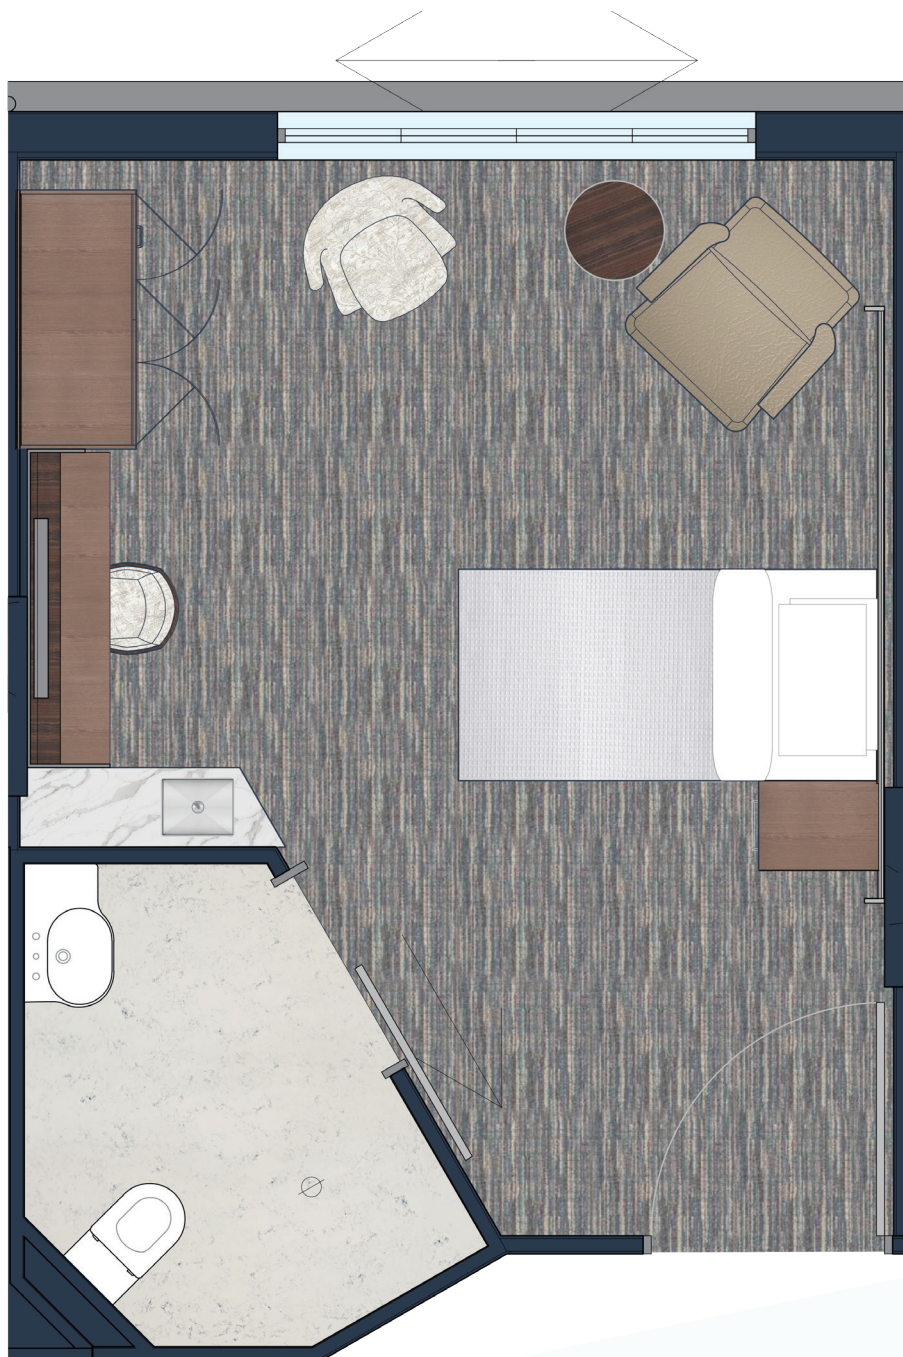

A Remarkable Space

Wavebreak Room

Area

ROOM 27.1m²

BALCONY 6.0m²
(If applicable)

Features*

- Walnut cabinetry
- 43" screen smart TV
- Writing / craft desk
- Writing / tub chair
- Big button telephone
- Private bathroom ensuite
- Kitchenette
 - tea / coffee-making facilities
- King single hi-lo bed
- Nurse alert / lighting control panel
 - conveniently beside the bed not on rear wall
- Modern feature bedhead
- Entertaining lounge / tub chair
- Electric recliner chair
 - with lift assist
- Coffee table
- Bidet toilet
 - warm water / air dry

**Live
with
grace**

A remarkable space designed to enhance residents' quality of life, the Wavebreak Room provides the scope, space and amenities to live their best life, while receiving the care, support, compassion and connection they need in the comfort of stylish surroundings.