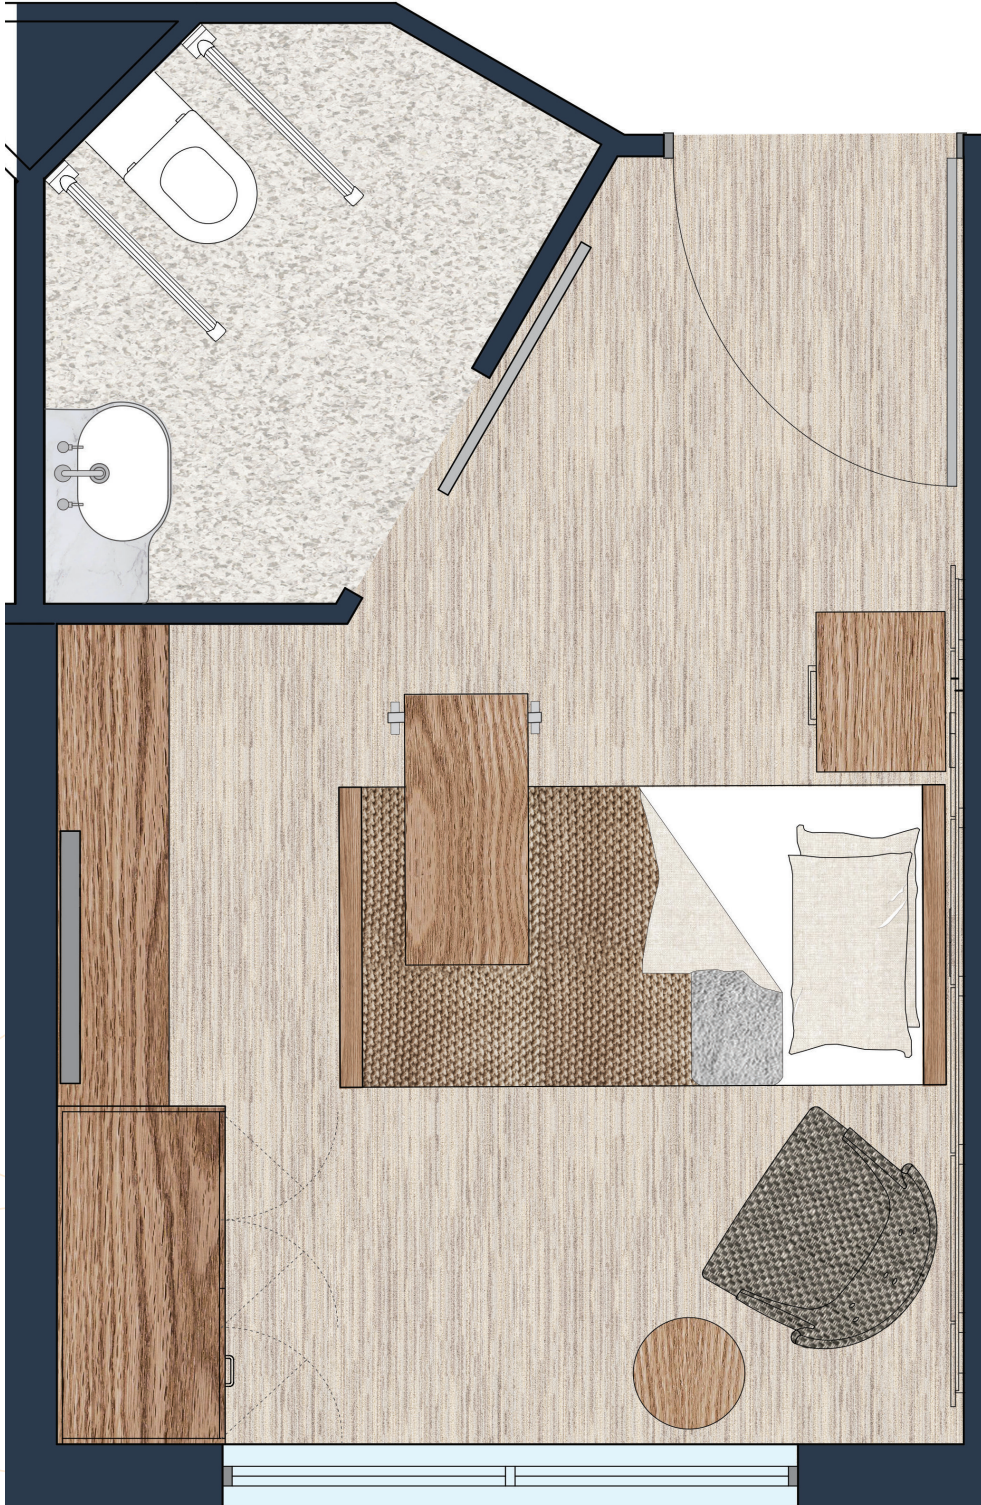

T1 Cascade Room

Rockpool Pelican Waters

Area: 23.5m²

Features:

- ✓ 50" Smart TV
- ✓ Private en-suite with Japanese style bidet
- ✓ Access to tea and coffee making station
- ✓ Wardrobe with lockable area
- ✓ Big button telephone
- ✓ Multiple nurse call buttons
- ✓ Writing / craft desk

Furniture included:

- ✓ Adjustable king single bed
- ✓ Bedside table
- ✓ Electric recliner
- ✓ Coffee table
- ✓ Overbed table
- ✓ Writing / tub chair

NOTE: Room plans / artists impressions are indicative only and should not be relied upon as an accurate representation of the finished product. All visual material and designs are subject to change at any time without notice.